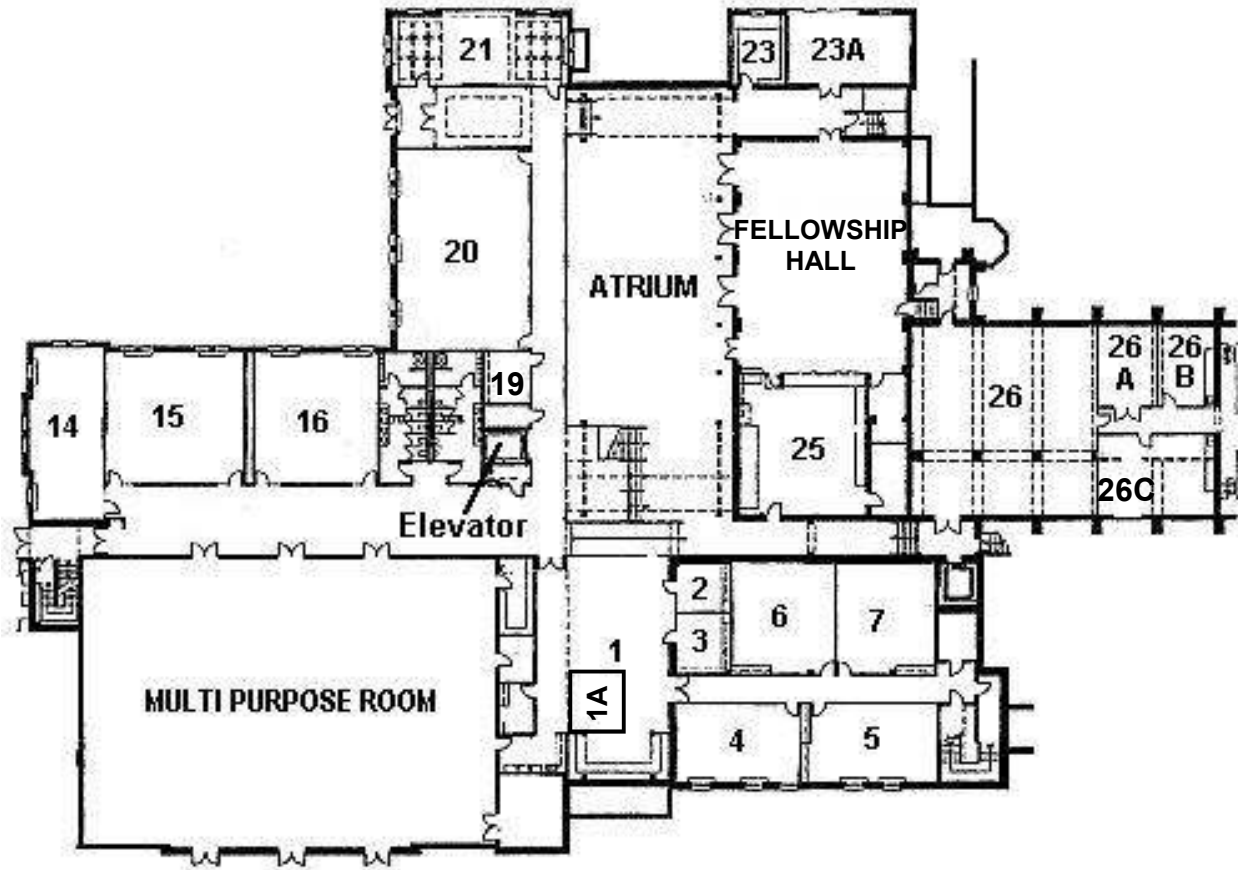

## FIRST & CALVARY PRESBYTERIAN CHURCH BUILDING MAP—LOWER LEVEL

001	Student Lounge	019	Media Storage
001A	LOGOS Office (Inside Lounge Area)	020	Little-Bacon Classroom
002	College Ministries (Brian Jacobson)	021	Conference Room - Practices Class
003	Youth Ministries (Rob Howard)	023	Adult Resource Room
004	Grade 8 Classroom	023A	Storage Room
005	Senior High Classroom	025	Kitchen
006	Boys Grades 6 & 7 Classroom	026	Reception Room - McClung Classroom
007	Girls Grades 6 & 7 Classroom	026A	Storage
014	Hart-Meyer Classroom	026B	Storage
015	March Fellowship Classroom	026C	Bride's Room
016	Crossways Classroom		