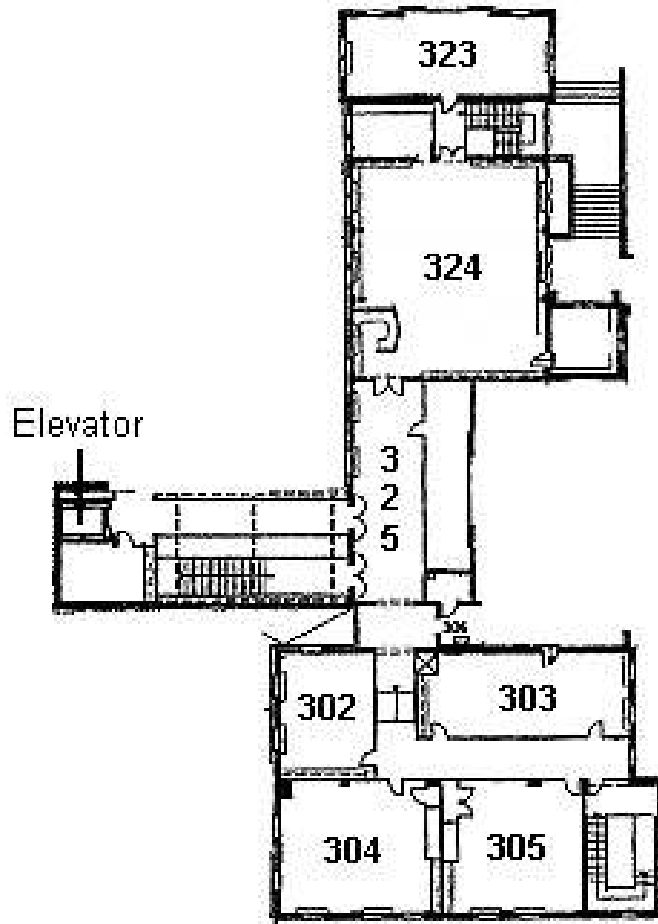

# FIRST & CALVARY PRESBYTERIAN CHURCH BUILDING MAP—THIRD FLOOR

302	Offices: Judy Billings, Music Lori Stewart, Music Lola Fry, Health Gary Elmer, Congregational Care	305	Liturgical Dance Instrumental Rehearsal
303	Bell Room	323	History Room
304	Joyful Singers Praise Choir	324	Gary D. Stratman Library
		325	Hallway